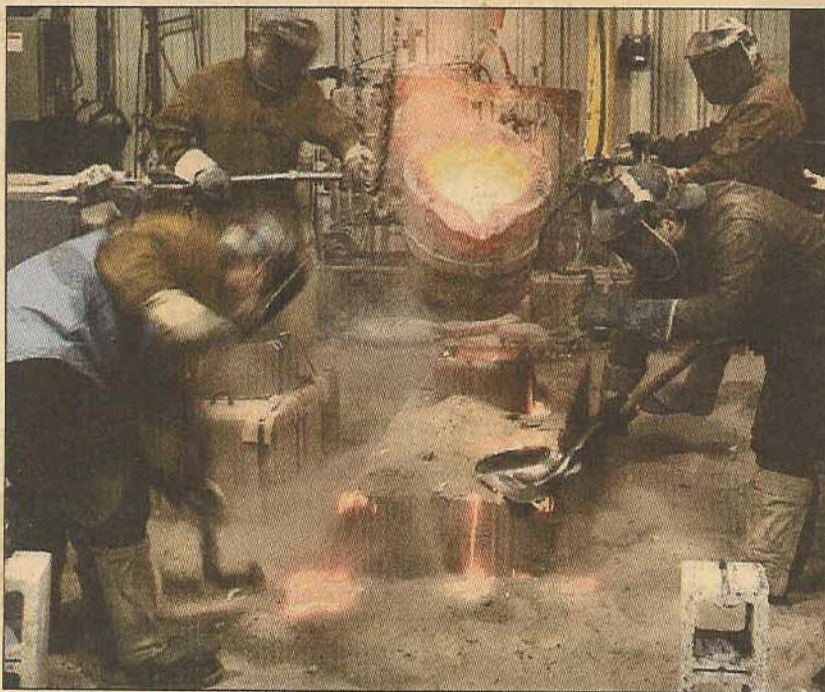

Every day is a casting party

The Laran Bronze Foundry of Chester is casting four statues of Phillies greats created for Citizens Bank Park by artist Zenos Frudakis: Mike Schmidt, Steve Carlton, Richie Ashburn and Robin Roberts. Also in the works are 24 bronze reliefs and eight eagles on columns for the new World War II memorial in Washington. The company is owned by Larry Welker and his son Randy.

Larry Welker IV, a metal worker and son of owner Larry Welker, readies a move of the Steve Carlton statue.

A clay sculpture (left) by artist Zenos Frudakis awaits the second stage of the process. The soldier, by artist Joe Pavone, will be used for a Vietnam War memorial. A hooded statue in the background is also by Frudakis.

At left, workers pour molten bronze into a cast. Above are wax casts of Elvis Presley. The foundry specializes in figurative, wildlife and monumental silicon bronze.

Inquirer photographs by
Michael S. Wirtz