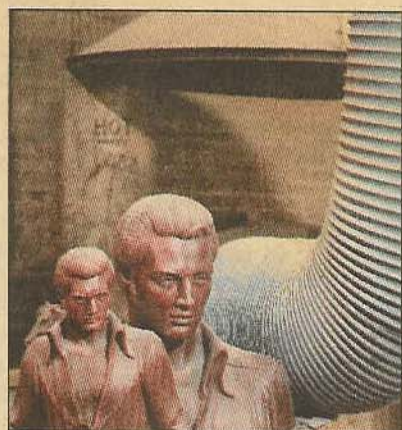

Every day is a casting party

The Laran Bronze Foundry of Chester is casting four statues of Phillies greats created for Citizens Bank Park by artist Zenos Frudakis: Mike Schmidt, Steve Carlton, Richie Ashburn and Robin Roberts. Also in the works are 24 bronze reliefs and eight eagles on columns for the new World War II memorial in Washington. The company is owned by Larry Welker and his son Randy.

Larry Welker IV, a metal worker and son of owner Larry Welker, readies a move of the Steve Carlton statue.

A clay sculpture (left) by artist Zenos Frudakis awaits the second stage of the process. The soldier, by artist Joe Pavone, will be used for a Vietnam War memorial. A hooded statue in the background is also by Frudakis.

At left, workers pour molten bronze into a cast. Above are wax casts of Elvis Presley. The foundry specializes in figurative, wildlife and monumental silicon bronze.

Inquirer photographs by
Michael S. Wirtz