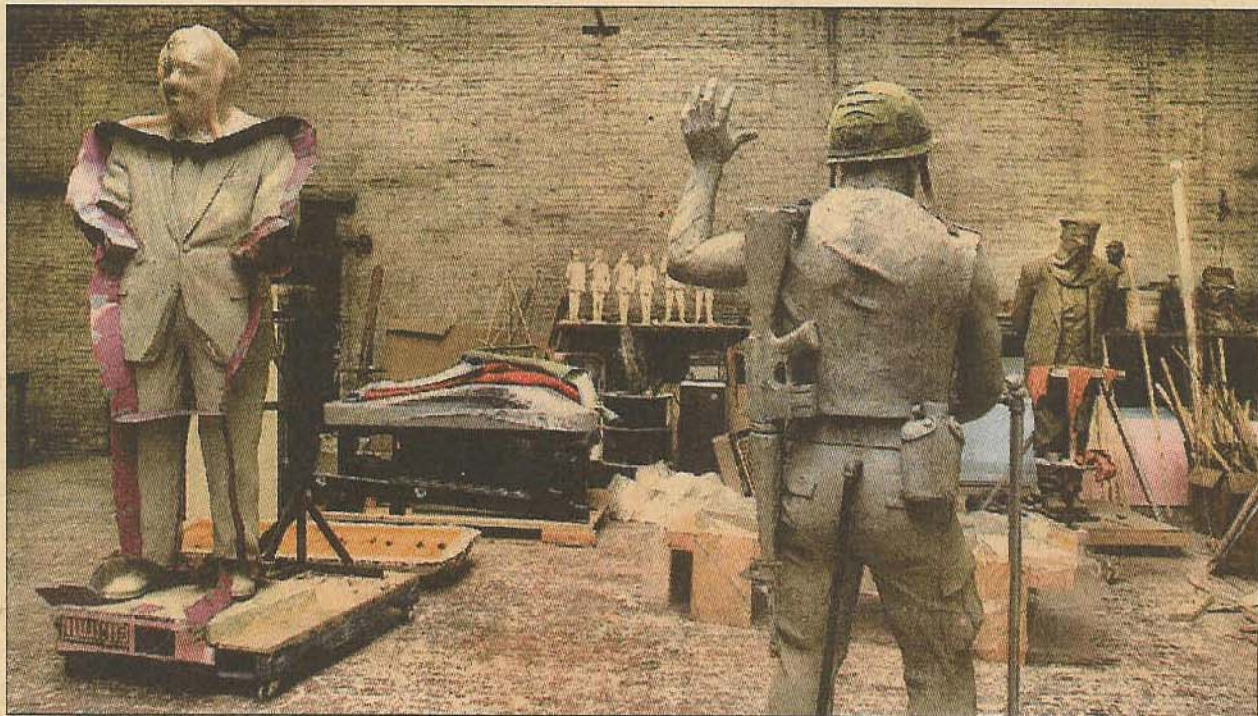

Every day is a casting party

The Laran Bronze Foundry of Chester is casting four statues of Phillies greats created for Citizens Bank Park by artist Zenos Frudakis: Mike Schmidt, Steve Carlton, Richie Ashburn and Robin Roberts. Also in the works are 24 bronze reliefs and eight eagles on columns for the new World War II memorial in Washington. The company is owned by Larry Welker and his son Randy.

Larry Welker IV, a metal worker and son of owner Larry Welker, readies a move of the Steve Carlton statue.

A clay sculpture (left) by artist Zenos Frudakis awaits the second stage of the process. The soldier, by artist Joe Pavone, will be used for a Vietnam War memorial. A hooded statue in the background is also by Frudakis.

At left, workers pour molten bronze into a cast. Above are wax casts of Elvis Presley. The foundry specializes in figurative, wildlife and monumental silicon bronze.

Inquirer photographs by
Michael S. Wirtz